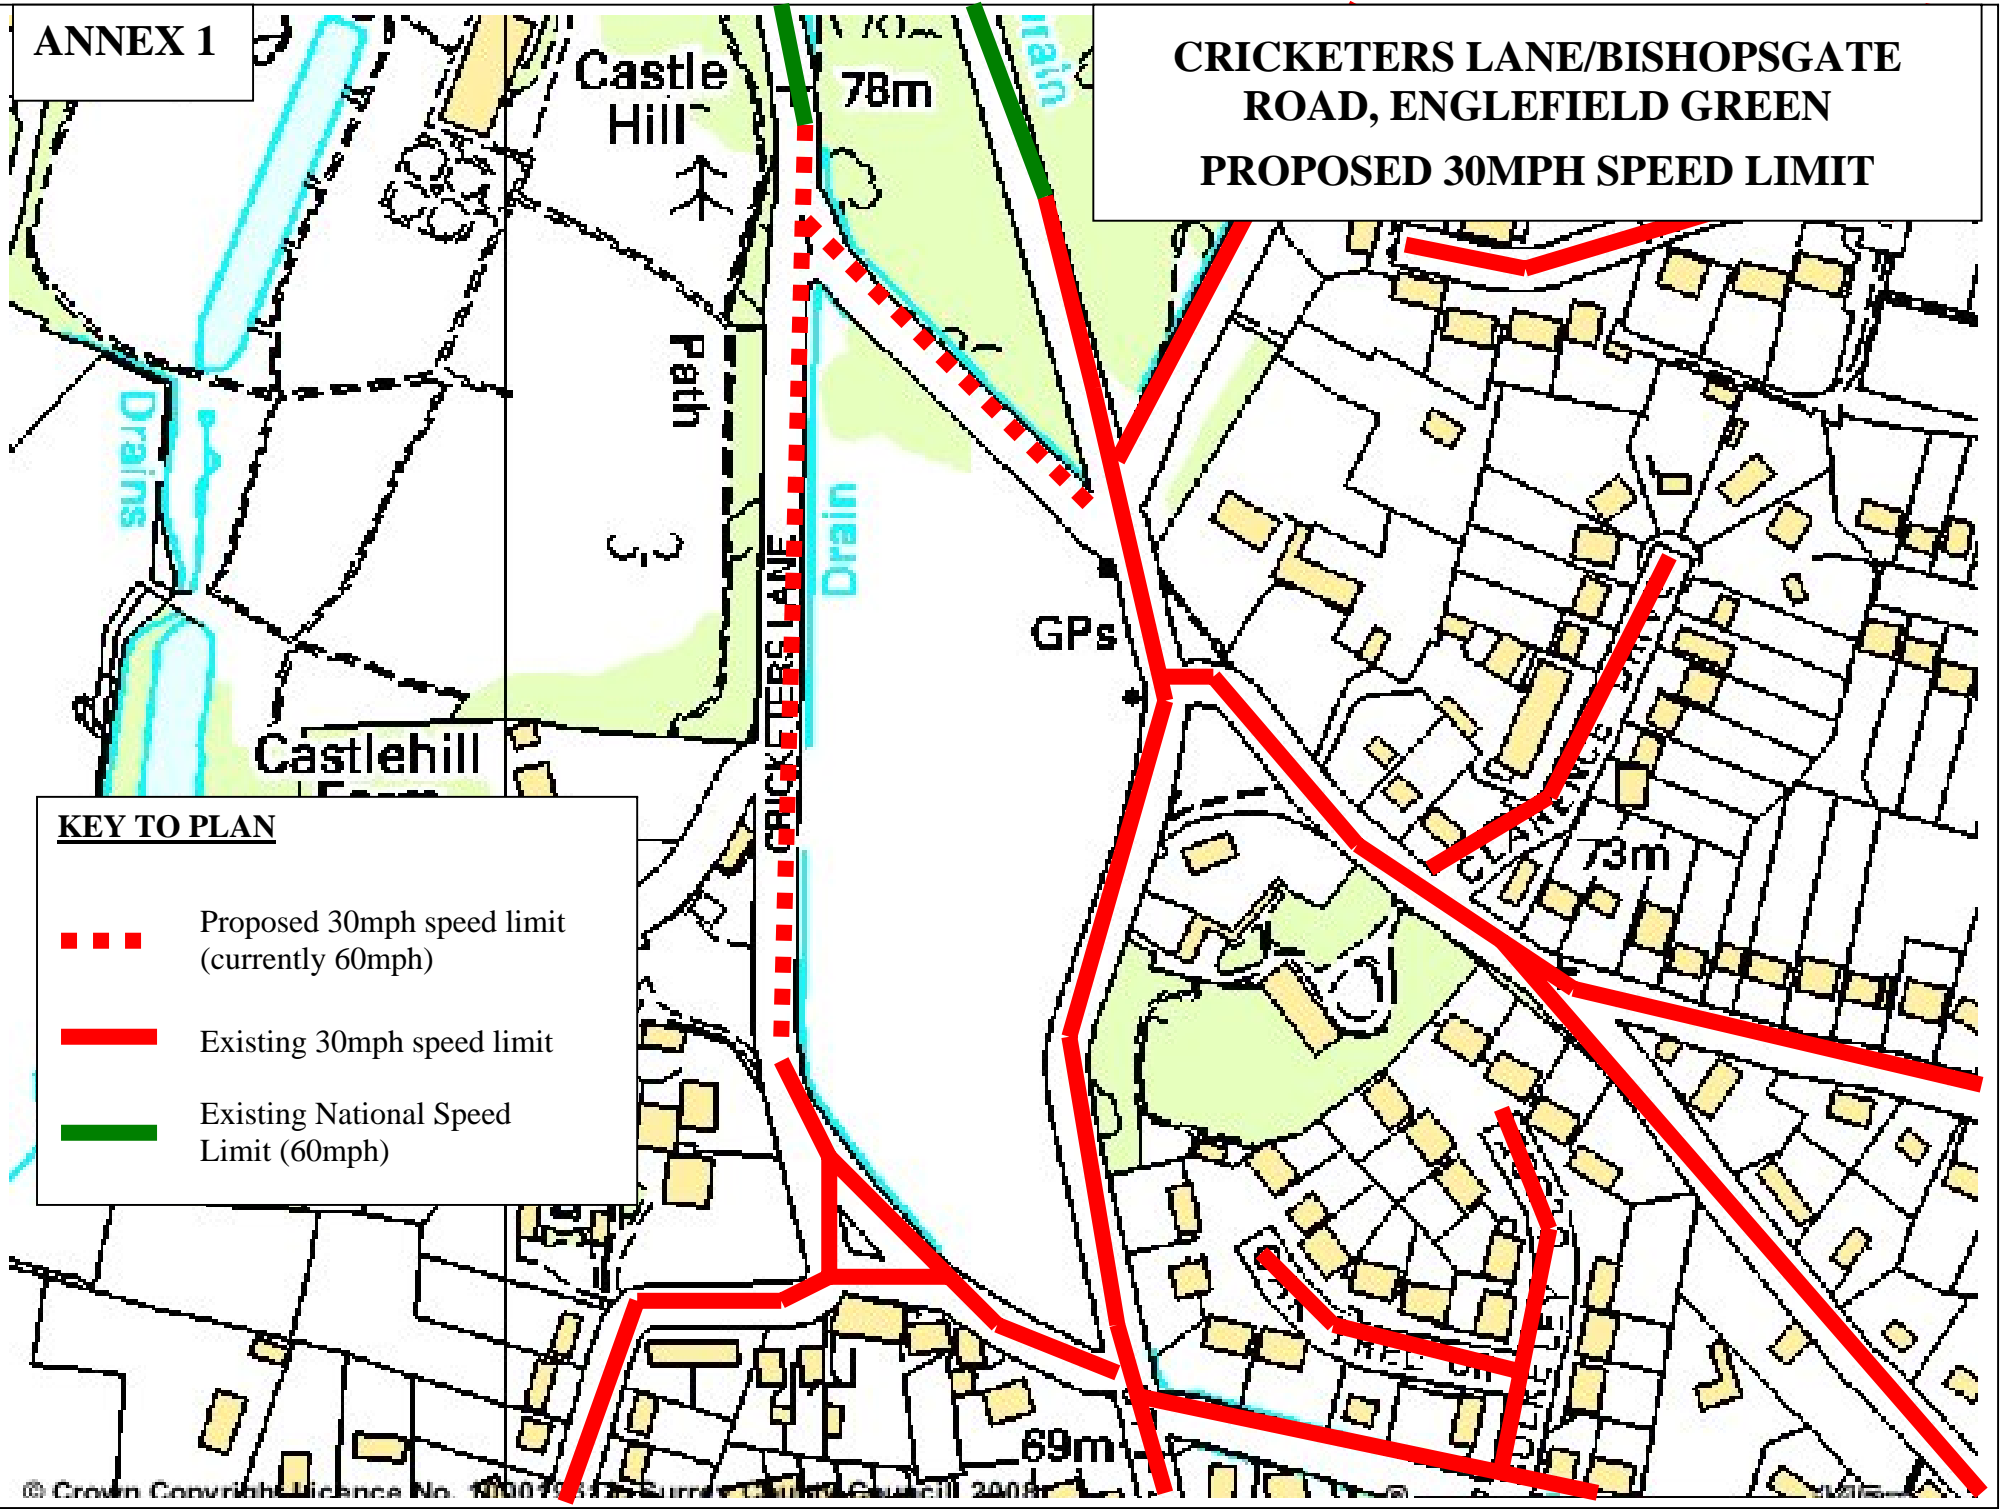

**CRICKETERS LANE/BISHOPSGATE ROAD, ENGLEFIELD GREEN  
PROPOSED 30MPH SPEED LIMIT**

**KEY TO PLAN**

-  Proposed 30mph speed limit (currently 60mph)
-  Existing 30mph speed limit
-  Existing National Speed Limit (60mph)